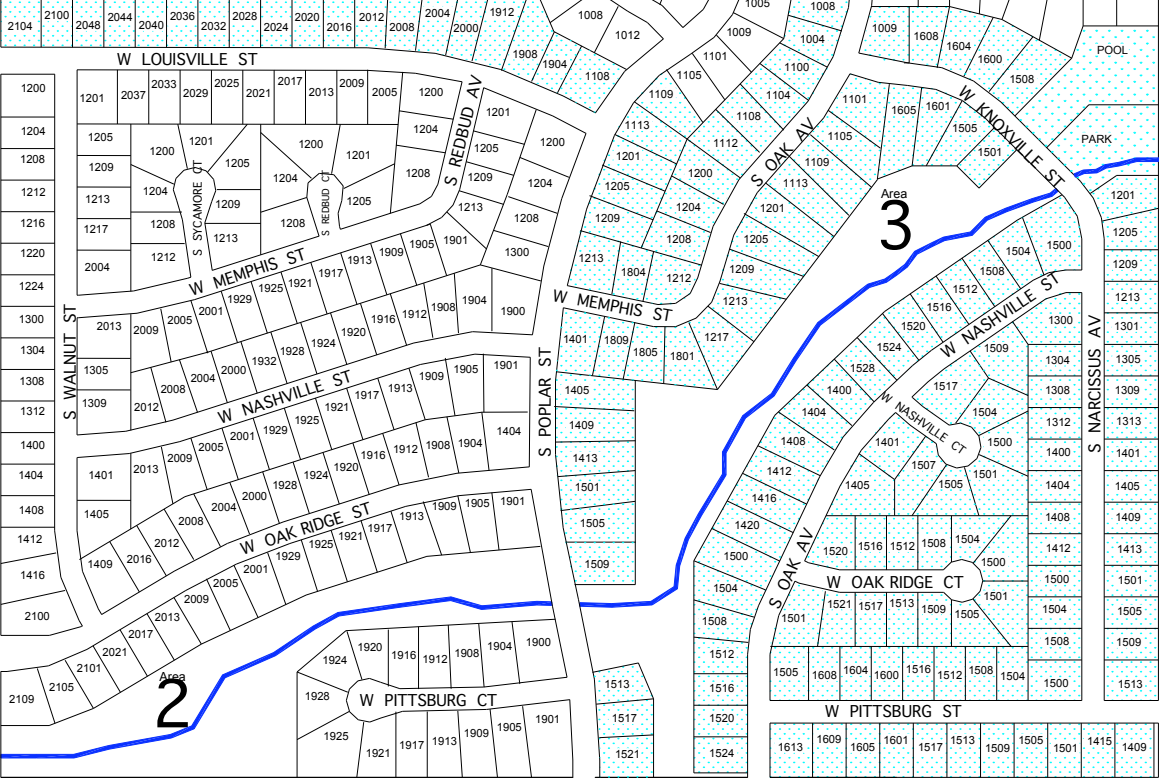

Wedgewood Map

S ASPEN AV / 145 ST

WEDGEWOOD BROKEN ARROW, OK

Map, compliments of
The Wedgewood Home Owners Assn.

d green 10/22/98

LYNN WOOD
SCHOOL